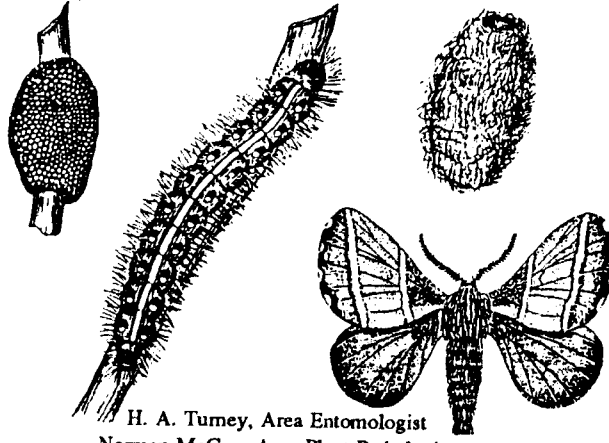

PLANT PEST GUIDELINES

H. A. Turney, Area Entomologist
Norman McCoy, Area Plant Pathologist
Neil Sperry, Area Landscape Horticulturist

TREES

ASH

Arizona Ash

Insects: Wood borer, Aphid, Scale, Spider mite, foliage-feeding caterpillars
Diseases: Anthracnose, Cotton Root Rot

CEDAR

Deodar Cedar

Insects: Aphid, Spider mite, Bagworm, Scale
Diseases: Twig Blights, Rust

COTTONWOOD

Cottonwood

Insects: Wood Borer, Aphid, Scale, foliage-feeding caterpillars, Tent Caterpillar, Wood Borer
Diseases: Cotton Root Rot, Leaf Rust

ELM

American Elm

Insects: Elm Leaf Beetle, Aphid, Scale, Tent Caterpillar, foliage-eating insects, Bark Beetle
Diseases: Cotton Root Rot

Cedar Elm

Insects: Aphid, Spider mite, Tent Caterpillar, Bark Beetle, Wood-boring insects
Diseases: Black Leaf Spot